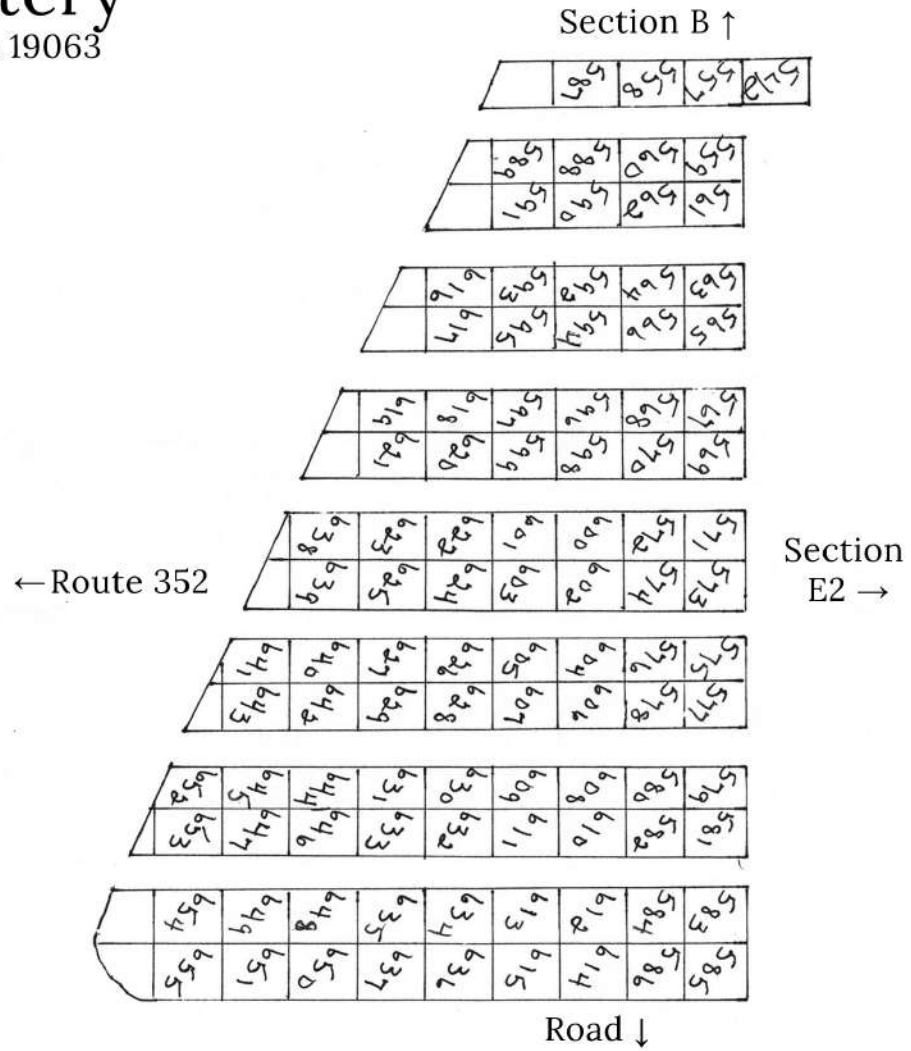

# Section E3 Cumberland Cemetery

447 N. Middletown Road | Media, PA 19063

ENTRANCE

House